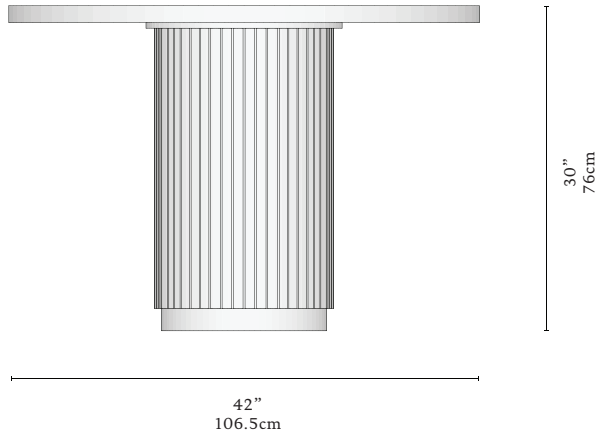

BREAKFAST TBL ROUND

DIMENSIONS