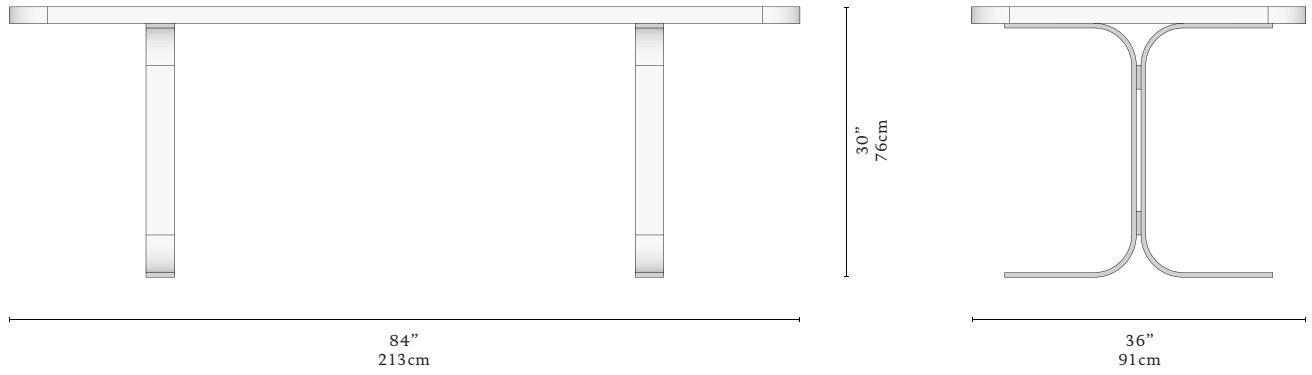

SPRING DINING TABLE

DIMENSIONS